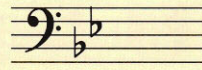

G MINOR KEY SIGNATURE

G minor has the same key signature as Bb major.

TEMPO

Accelerando (accel.) - Gradually increase the tempo.

22 WARM-UP - Band Arrangement

Andante

S. Cym. **mf**

T. Blks. **mf**

► Play the high block with your right hand and the low block with your left hand. Strike the blocks on the top center of each block, using the same down-up wrist motion you use when playing W. Blk.

23 G NATURAL MINOR SCALE SKILL